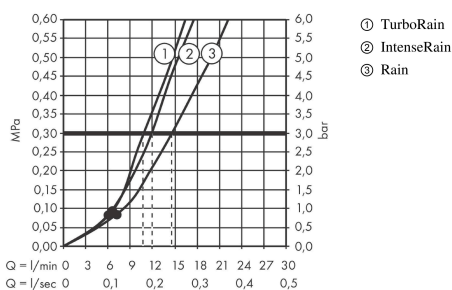

Croma Select S
Hand shower 110 Vario
 Surface: **White/Chrome**

Article Number: **26802400**

Description

product features

- shower head size: 110 mm
- spray type: Rain, IntenseRain, TurboRain
- convenient spray selection via Select button
- spray disc surface: white, easy cleanable plastic spray disc
- maximum flow rate at 3 bar: 14,7 l/min
- minimum flow pressure: 1 bar
- with internal water conduction
- rinseable screen seal
- connection thread G ½
- connection dimension: DN15
- suitable for continuous flow water heaters

Technology

Product image

Scale drawing

Flowchart

The consumption was measured in combination with the appropriate fittings (thermostat/mixer/in-wall valve) to reflect actual application in practice.

Croma Select S
Hand shower 110 Vario
Surface: **White/Chrome**

Article Number: **26802400**

Exploded Drawing

Year of production: >07/15

Croma Select S
Hand shower 110 Vario
 Surface: **White/Chrome**

Article Number: **26802400**

Spare part list

Year of production: >07/15