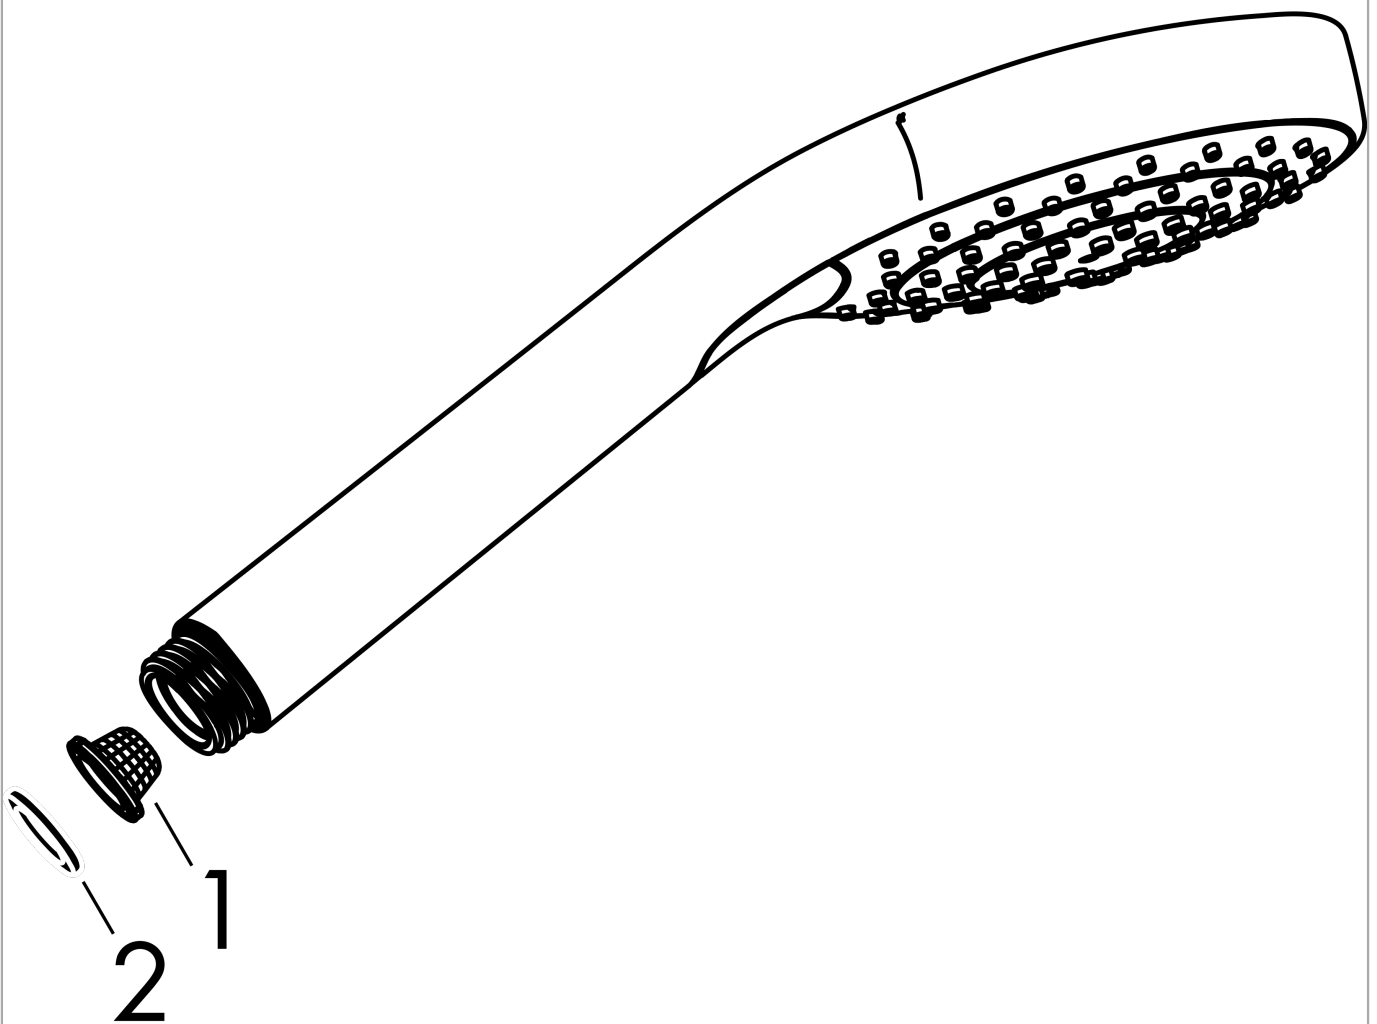

Croma Select S
Hand shower 110 Vario
 Surface: **White/Chrome**

Article Number: **26802400**

Description

product features

- shower head size: 110 mm
- spray type: Rain, IntenseRain, TurboRain
- convenient spray selection via Select button
- spray disc surface: white, easy cleanable plastic spray disc
- maximum flow rate at 3 bar: 14,7 l/min
- minimum flow pressure: 1 bar
- with internal water conduction
- rinseable screen seal
- connection thread G ½
- connection dimension: DN15
- suitable for continuous flow water heaters

Technology

Product image

Scale drawing

Flowchart

The consumption was measured in combination with the appropriate fittings (thermostat/mixer/in-wall valve) to reflect actual application in practice.

Croma Select S
Hand shower 110 Vario
Surface: **White/Chrome**

Article Number: **26802400**

Exploded Drawing

Year of production: >07/15

Croma Select S
Hand shower 110 Vario
 Surface: **White/Chrome**

Article Number: **26802400**

Spare part list

Year of production: >07/15