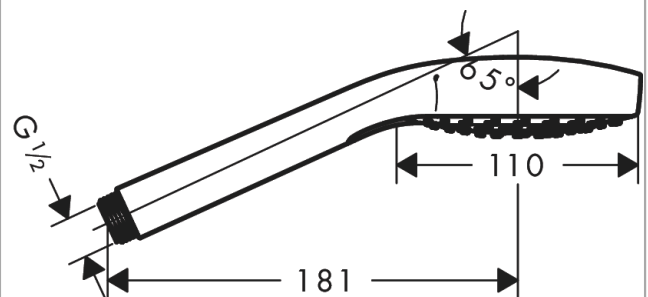

Croma Select S
Hand shower 110 Vario
 Surface: **White/Chrome**

Article Number: **26802400**

Description

product features

- shower head size: 110 mm
- spray type: Rain, IntenseRain, TurboRain
- convenient spray selection via Select button
- spray disc surface: white, easy cleanable plastic spray disc
- maximum flow rate at 3 bar: 14,7 l/min
- minimum flow pressure: 1 bar
- with internal water conduction
- rinseable screen seal
- connection thread G ½
- connection dimension: DN15
- suitable for continuous flow water heaters

Technology

Product image

Scale drawing

Flowchart

The consumption was measured in combination with the appropriate fittings (thermostat/mixer/in-wall valve) to reflect actual application in practice.

Croma Select S
Hand shower 110 Vario
Surface: **White/Chrome**

Article Number: **26802400**

Exploded Drawing

Year of production: >07/15

Croma Select S
Hand shower 110 Vario
 Surface: **White/Chrome**

Article Number: **26802400**

Spare part list

Year of production: >07/15